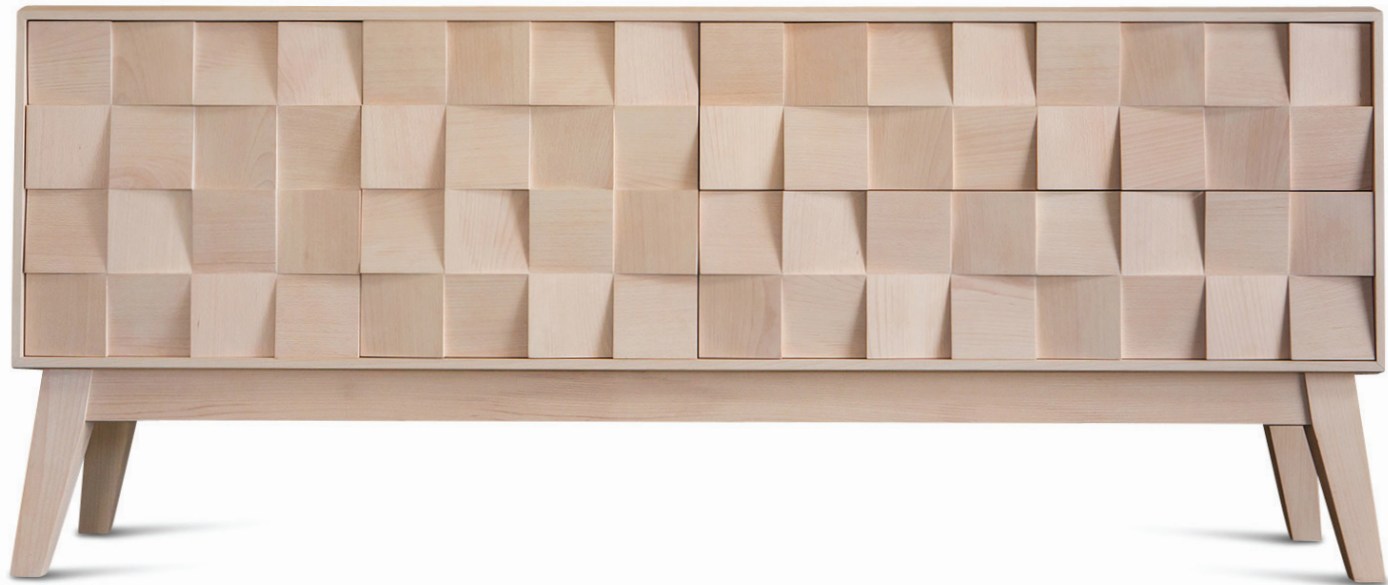

MANU  
SERVER

# MANU SERVER

SIZE: 1740MM X 430MM X 740MM TIMBER: BEECH

MANU  
SERVER

# MANU SERVER

SIZE: 2400MM X 430MM X 740MM TIMBER: DOUGLAS FIR