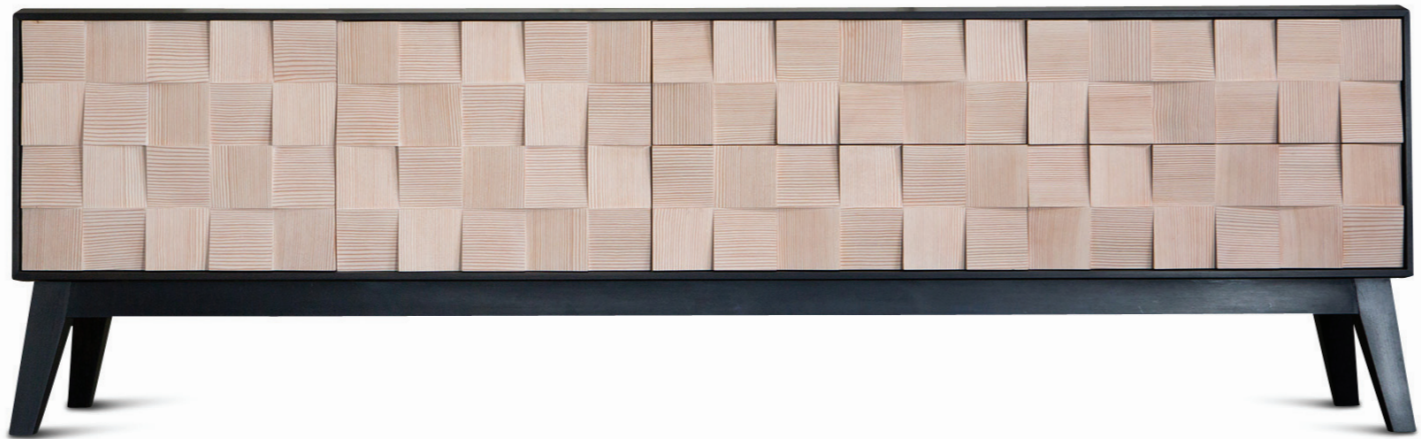

MANU  
SERVER

# MANU SERVER

SIZE: 1740MM X 430MM X 740MM TIMBER: BEECH

MANU  
SERVER

# MANU SERVER

SIZE: 2400MM X 430MM X 740MM TIMBER: DOUGLAS FIR